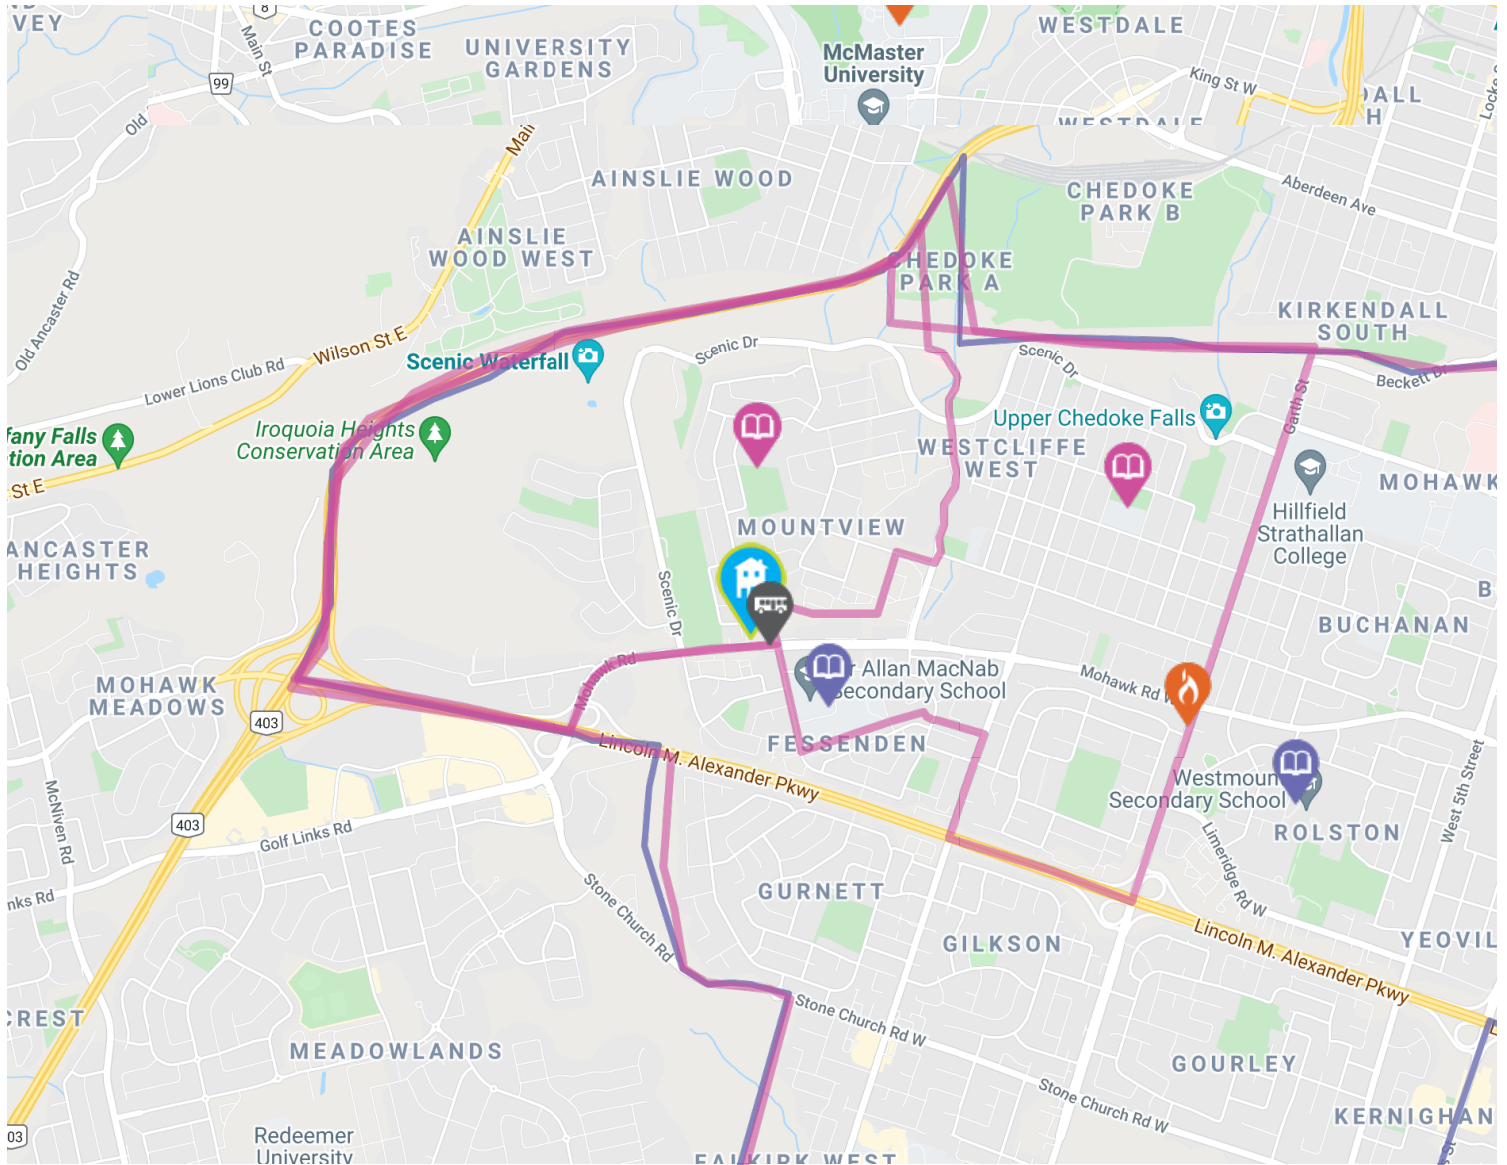

Map data ©2021 Google

- Elementary Schools
- Middle Schools
- High Schools
- Transit
- Safety
- Elementary Attendance Zone
- Middle Attendance Zone
- High Attendance Zone
- Parks
- Convenience

HoodQ